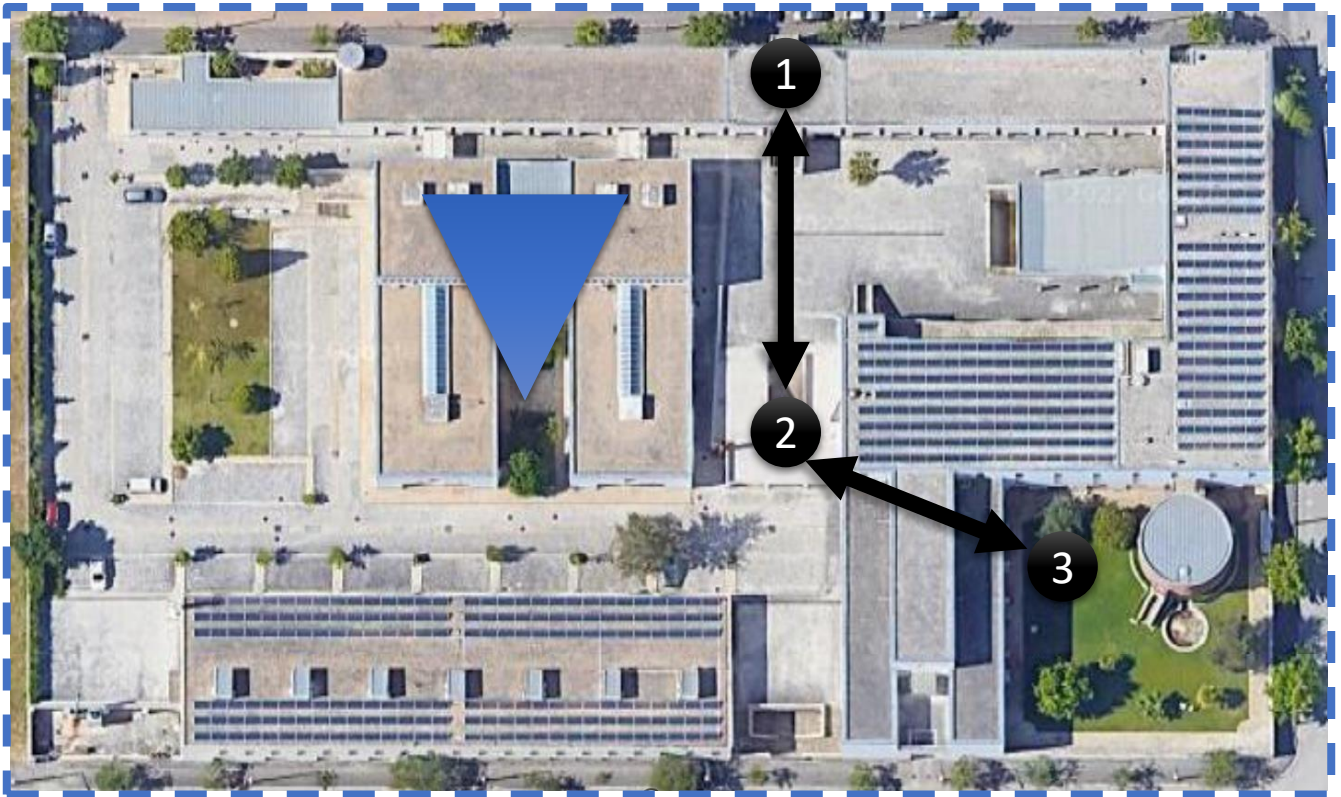

Junior EUROMAT2022 Map

Faculty of sciences and technology – FCTUC

- Registration & Main Auditorium (Green route)
- Auditorium A, B and C (White route)

Department of mechanical engineering – DEM

- Social area (Black route)

Faculty of sciences and technology – FCTUC

Entrance to:

- Auditorium A, B and C
- Posters Hall

Entrance to:

- Main auditorium

Department of mechanical engineering - DEM

1

DEM Entrance

2

Go downstairs...

3

...and find the social area